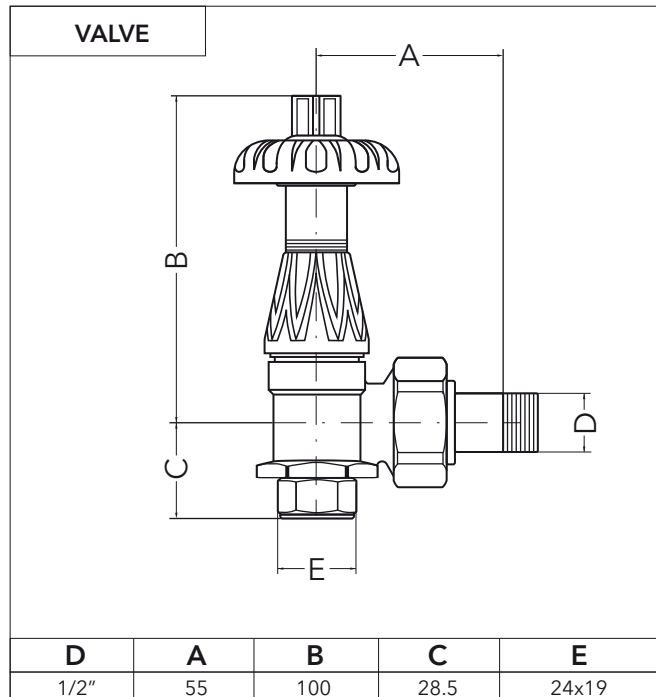

Thermostatic Floris

Automatic temperature adjusting

The Thermostatic Floris Valve is a more complex version of the simple Floris. It is able to adjust the room temperature automatically through the thermostat included in the handle. It has the similar functionality of a modern valve albeit of its vintage appearance. The distinct crocus flower pattern is a superb addition to your cast iron radiator.

This valve is a great choice for those who want to benefit from the comfort of having heat automatically adjusted while still be able to enjoy a vintage touch.

Finishes